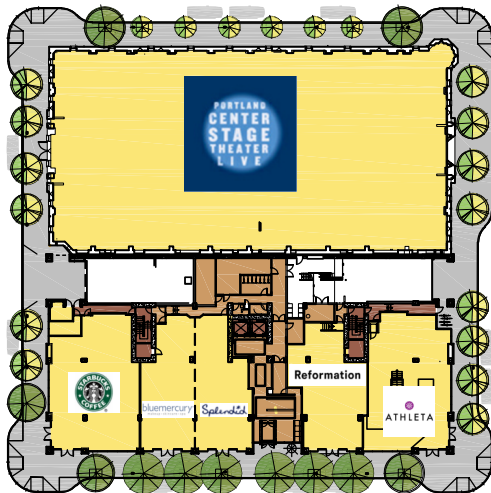

Zoomcare  
HEALTHCARE ON DEMAND

Wieden  
Kennedy+

little big burger

NOLA  
DOUGHNUTS  
TREAT YOURSELF

BAMBUZA  
VEGETAL & VEGAN

MADE IN THE CITY

Dr. Pepper  
BOTTLED

NORTH

# BREWERY BLOCK SITE PLAN

GBD