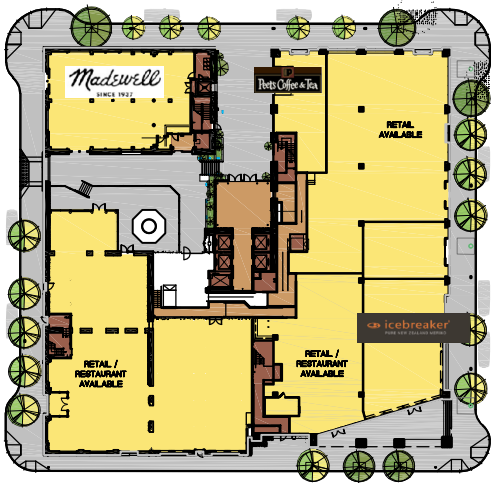

Zoomcare  
HEALTHCARE ON DEMAND

Wieden  
Kennedy+

little big burger

NOLA  
DOUGHNUTS  
TREAT YOURSELF

BAMBUZA  
VEGETAL & VEGAN

MADE IN THE CITY

Dr. Pepper  
BOTTLED

NORTH

# BREWERY BLOCK SITE PLAN

GBD