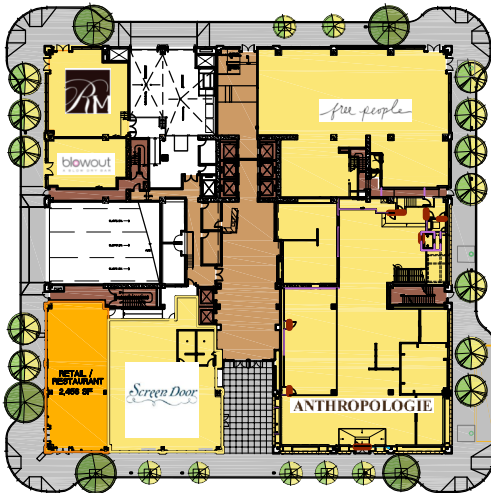

Zoomcare  
HEALTHCARE ON DEMAND

Wieden  
Kennedy+

little big burger

NOLA  
DOUGHNUTS  
TREAT YOURSELF

BAMBUZA  
VEGETAL & VEGAN

MADE IN THE CITY

Dr. Pepper  
BOTTLED

NORTH

# BREWERY BLOCK SITE PLAN

GBD